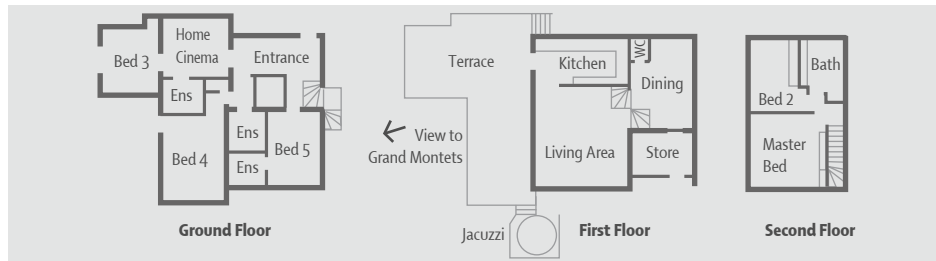

The Layout: This luxury chalet sleeps up to 10 guests in 5 double or twin bedrooms with 4 en-suite bathrooms (all with bathtubs) and a large home cinema room. The cinema area has 42 inch plasma screen, DVD, Bose surround sound, UK Sky, DVD library and seating for

Facilities:

- 5 spacious twin/double bedrooms
- Flat screen TV's in all bedrooms
- Open fire place
- Home cinema room, DVD & UK Sky
- Business centre with wifi
- Outdoor jacuzzi for 8 guests
- Swimming Pool