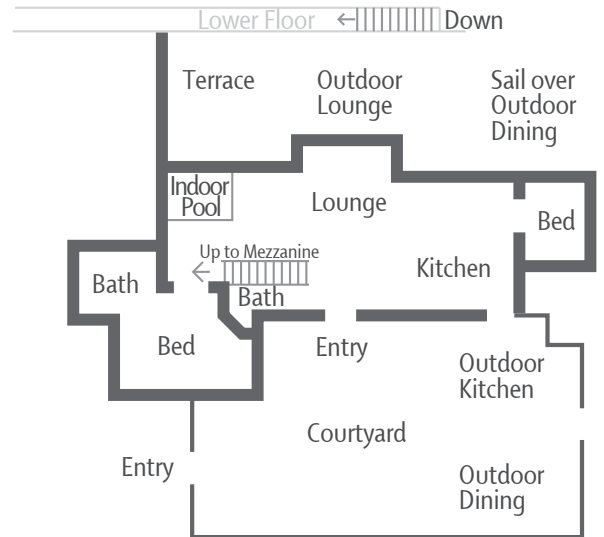

Sleeps:

10 – 12 guests

Square metres:

250m²

The Layout:

Main Level

Large living/dining room with open fire and small interior pool.

American kitchen well equipped with washing machine and dishwasher.

Access to a barbecue area with exterior kitchen equipped with barbecue, fridge, dishwasher and a covered dining area.

2 double bedrooms (one with en suite)
1 full guest bathroom

Mezzanine 1 double bedroom

Lower Floor

3 double bedrooms (all with en suite)
these bedrooms have separate entrance from the main house

Outside

Large covered terraces with beautiful garden and swimming pool on two levels.

Car park

Luxury Travel Experiences
Can Altsiminia

Luxury Travel Experiences
Can Altsiminia

Lower Floor

Mezzanine

Main Level