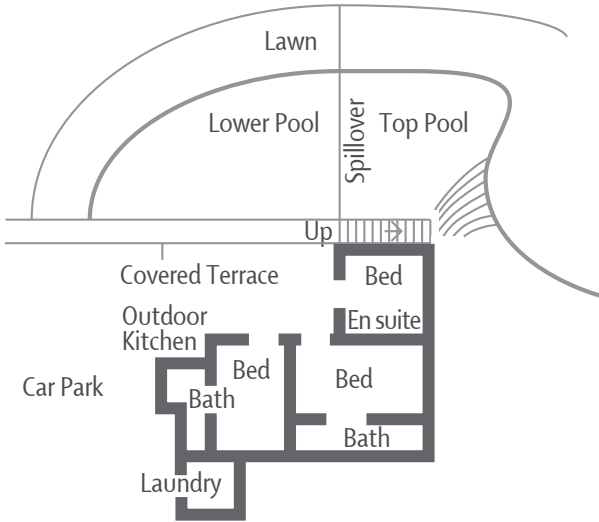

Access to a barbecue area with exterior kitchen equipped with barbecue, fridge, dishwasher and a covered dining area.

2 double bedrooms (one with en suite)
1 full guest bathroom

Mezzanine 1 double bedroom

Lower Floor

3 double bedrooms (all with en suite)
these bedrooms have separate entrance from the main house

Outside

Large covered terraces with beautiful garden and swimming pool on two levels.

Car park

Luxury Travel Experiences
Can Altsiminia

Location:

- Ibiza airport: 3 km
- Ibiza town: 5 km
- Nearest beach: 5 km
- Nearest shops: 2 km

Our Luxury Rental package includes:

- Check in: 16.30pm / Check out: 10.30am
- All linen and towels, bathroom products
- All local taxes paid, concierge services
- Cleaning maid service

Luxury Travel Experiences
Can Altsiminia

Lower Floor

Mezzanine

Main Level