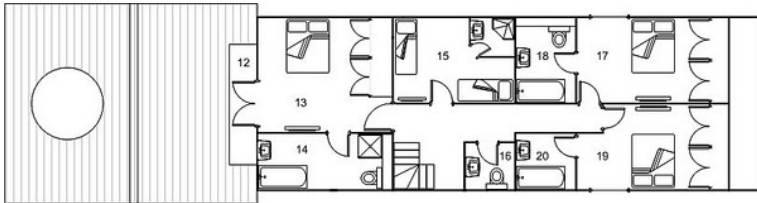

- South facing sun terrace with sunken jacuzzi and panoramic views of the Chamonix mountain range.
- Double Bedroom, with en suite bathroom
- Double Bedroom, with en suite bathroom
- Double Bedroom, with en suite bathroom
- Double Bedroom, with single bed and en suite bathroom
- Bathrooms have luxury bathroom products
- Bedrooms have the finest Egyptian bedlinen.
- Sauna
- Spa area