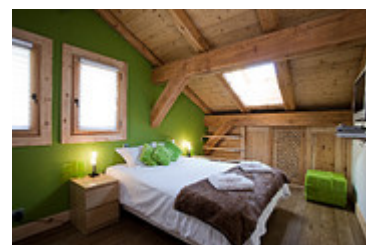

Facilities

- All Rooms en suite
- Barbeque
- Car Parking
- Chill out area
- Hot tub or Sauna
- Luxury
- Open Fire
- Outdoor dining area
- Short Breaks
- Sun terrace

Exclusive Concierge

- Concierge services: Includes all linen, towels, bathroom products provided, All local taxes paid, cleaning and Dynamic Lives exclusive concierge service.
- Additional services: Enquire now to select the Tailor Made services you would like. Options include: Private Geneva airport transfers, childcare, flexible cleaning, weekly chef service, in resort transfers on call.