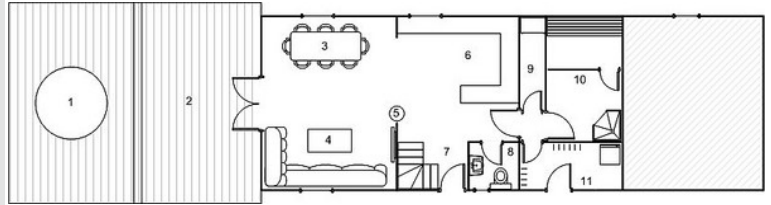

- South facing sun terrace with sunken jacuzzi and panoramic views of the Chamonix mountain range.
- Double Bedroom, with en suite bathroom
- Double Bedroom, with en suite bathroom
- Double Bedroom, with en suite bathroom
- Double Bedroom, with single bed and en suite bathroom
- Bathrooms have luxury bathroom products
- Bedrooms have the finest Egyptian bedlinen.
- Sauna
- Spa area