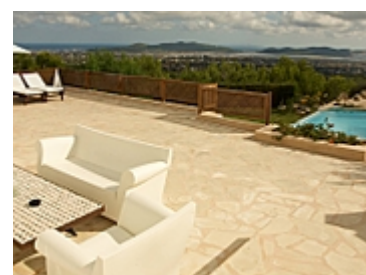

dynamic
lives Luxury Travel Experiences

Can Altsiminia

Modern villa with sea views close to KM5 - sleeps up to 12 guests.

This beautiful property, over 350 m2 in size is situated in the hills between San Jose and Ibiza town.

Guests will enjoy the split-level swimming pools, spacious sun terraces and light sunny living spaces.

Only 4 km from Ibiza town with great sunsets and ocean views of Los Salinas, Cap des Falcó and Formentera island in the distance. The villa is within easy access to a supermarket only 2 km away and the best beaches on the south side of the island: Salinas, Es Cavallet, Codolar, and Cala Jondal.

Perfect seclusion, luxury and comfort await you at Can Altsiminia.