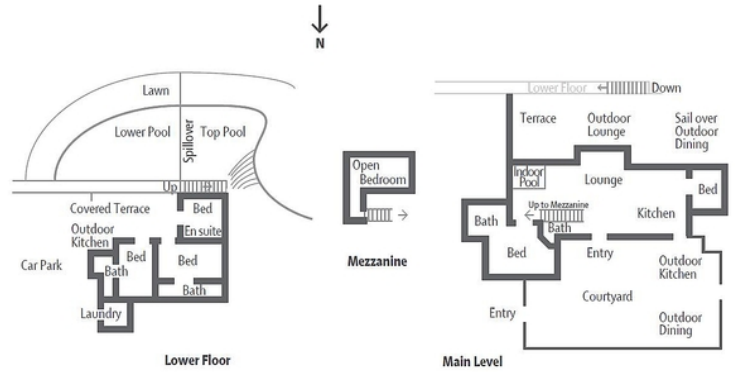

Layout

Main Level

Large living/dining room with open fire and small interior pool.
American kitchen well equipped with washing machine and dishwasher.
Access to a barbeque area with exterior kitchen equipped with barbecue, fridge, dishwasher and a covered dining area.
Master bedroom with full bathroom
1 full guest bathroom
1 x double bedroom

Mezzanine

1 double bedroom

Lower floor

Three bedrooms (2 with en suite), and separate entrances
Laundry room

Outside

Large covered terraces with beautiful garden and swimming pool on two levels.
Car park for 2 cars