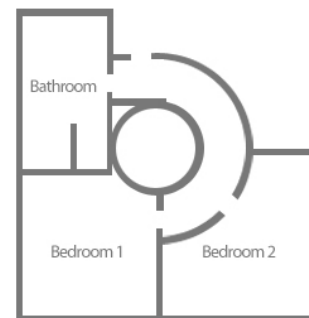

Main House - Top Floor