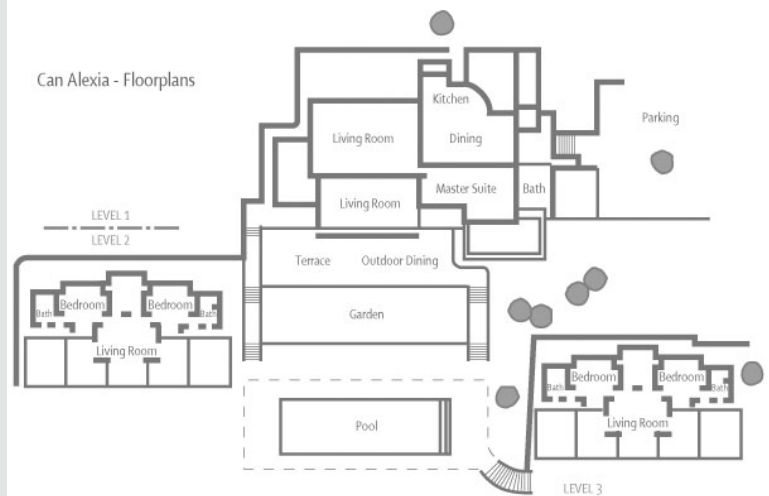

Layout

The villa is set over three separate houses. The main house consists of two floors.

On the ground floor is a large living/dining room area with a fully equipped modern kitchen & separate guest WC. This opens onto a large terrace with dining area. The master bedroom, with dressing room & en-suite has direct access to the terrace.

On the first floor there are 2 double en-suite bedrooms opening out onto a 70m2 terrace.

Down the steps, next to the pool/lawn area, there are two further independent guest houses, each with two double bedrooms, a bathroom and separate living room, as well as a private terrace.